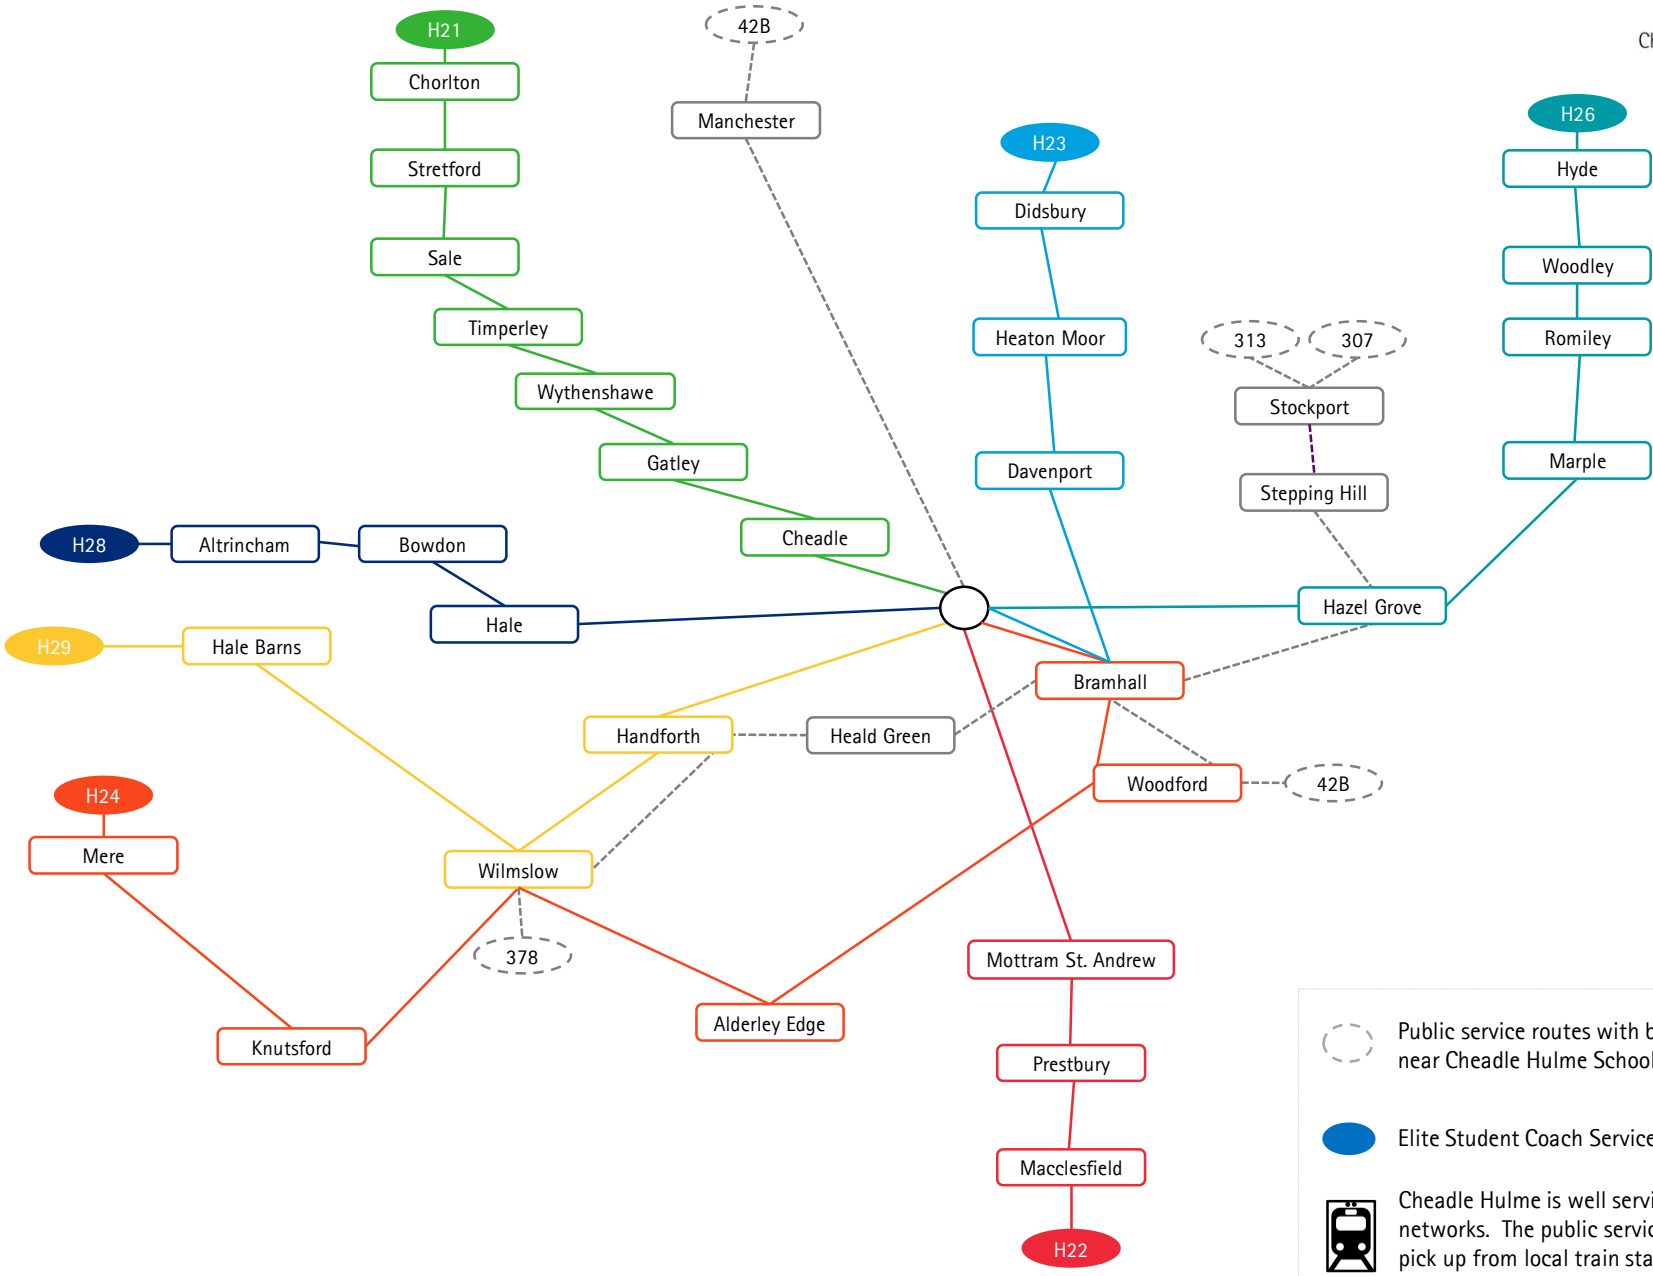

Bus routes to Cheadle Hulme School

Most popular stops on routes:

H21

Withington Road

Wilbraham Road

Chester Road

Marsland Road

Brooklands Road

Handforth Paddock

CHS

H23

Chorlton Bus Station

Barlow Moor Road

Didsbury Village

Mauldeth Road

Heaton Moor Road

Bramhall Road Roundabout

CHS

H24

Manchester Road

Paddock Hill Lane

Brook Lane

Heyes Lane

Adlington Road

High Elm Road

CHS

H29

Ashley Road

Oak Road

Park Road

Park Hill Road

Carlton Road