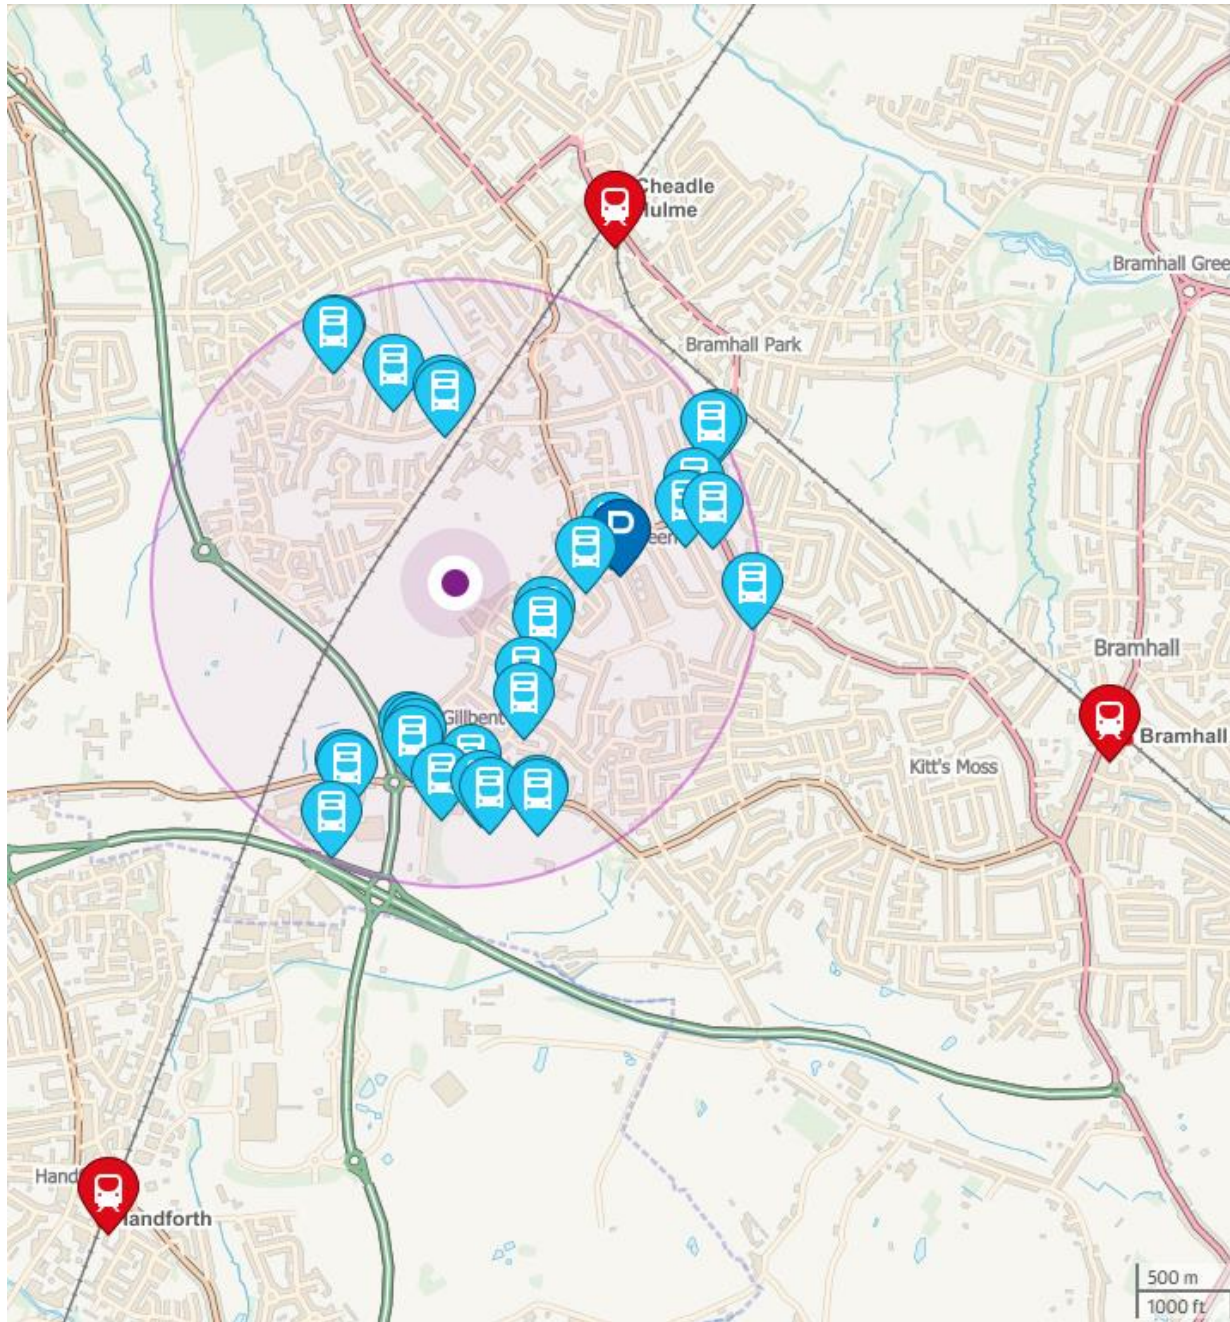

Public Bus Services near Cheadle Hulme School

Information provided by Transport for Greater Manchester April 2017

A number of public buses operate in the local area. The nearest public bus stop is on Church Road and Gillbent Road.

Bus service.	Picks up from	Coverage	Operated by	More details
42B	Church Road/Gillbent Road	Woodford, Bramhall, Cheadle Hulme Train station, Cheadle Village, Parrswood, East Didsbury train station, Didsbury Village, Withington, Fallowfield, Oxford Road, Manchester Piccadilly.	Manchester Community Transport and Stagecoach	Click here
313	Church Road/Gillbent Road	Stockport Bus station, Stockport Train station, Adswold, Cheadle Hulme Train station Grove Lane, Pointing Dog	Stagecoach	Click here
307	Ack Lane / opposite Church Inn	Stockport bus station, Buxton Road, Great Moor, Stepping Hill Hospital, Hazel Grove train station, Norbury Moor, Jackson Lane, Bramhall train station, Bramhall Village, Ravenoak Road, Cheadle Hulme Train station,	Manchester Community Transport	Click here
378	Pointing Dog / Grove Lane	Stockport Bus station, Davenport Train station, Davenport, Bramhall Train station, Bramhall Village, Pointing Dog, Hallmark Hotel Heald Green, Handforth Village, Handforth train station, Calshaw estate, Halliwell Jones BMW, Waitrose Wilmslow.	Stagecoach	Click here

More information about these services can be found on the Transport for Greater Manchester website (www.tgm.com). All of these services are out of the control of Cheadle Hulme School; please check with individual operators for service updates.